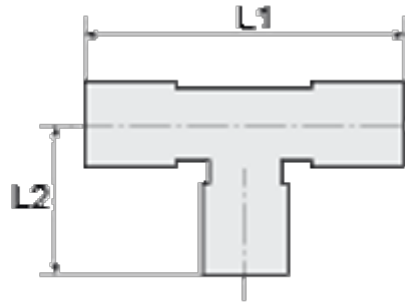

Article number: 586550188ES

Description: Stainless steel Tee 55.018-8 - Ø8/G 1/8"/Ø8

Measures

a/f = -
L1 = 43
L2 = 22.5
NV = 13